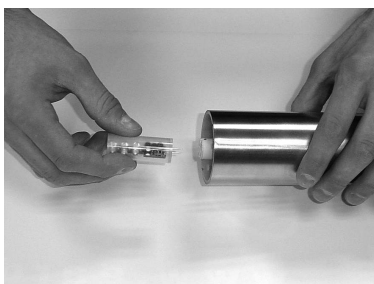

Remove foil - Folie verwijderen - Folie entfernen
Retirer le film - Avlägsna folie