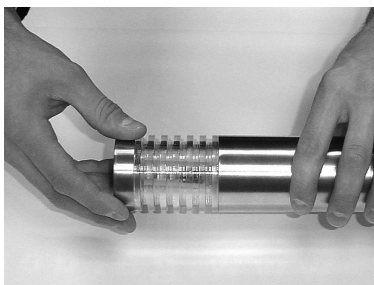

Remove foil - Folie verwijderen - Folie entfernen
Retirer le film - Avlägsna folie