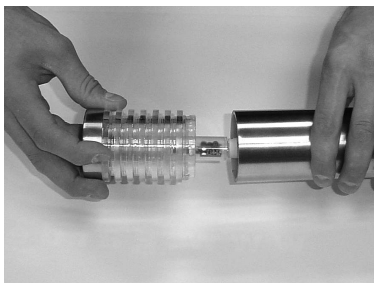

Remove foil - Folie verwijderen - Folie entfernen
Retirer le film - Avlägsna folie