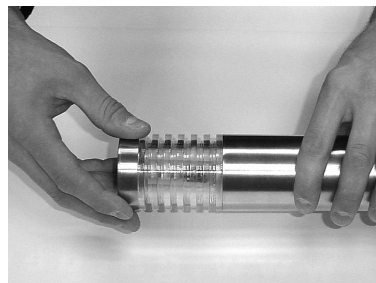

Remove foil - Folie verwijderen - Folie entfernen
Retirer le film - Avlägsna folie