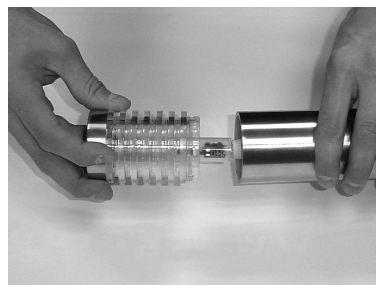

Remove foil - Folie verwijderen - Folie entfernen
Retirer le film - Avlägsna folie