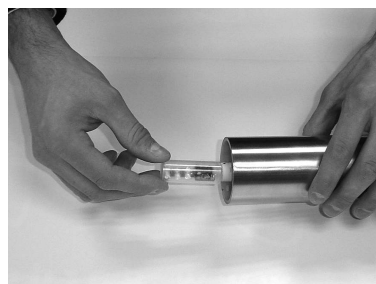

Remove foil - Folie verwijderen - Folie entfernen
Retirer le film - Avlägsna folie