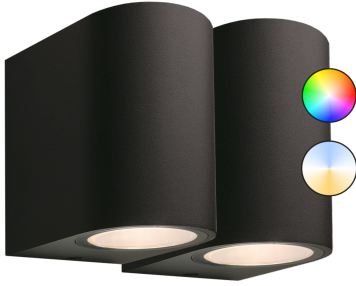

Garden Lights

GILVUS PLUS SET - SMART

SPOTS

Article number : 3198012.120
EAN : 8719979281656
Statistic code : 94054091

TECHNICAL SPECIFICATIONS

PRODUCT

Material : Aluminum
Colour : Black
Cable type : H05RN-F
Cable length (m) : 3

Depth (mm) : 80
Width (mm) : 67
Height (mm) : 78

IP class : IP44
Protection class : III

SUPPLIED ACCESSORIES / CONTENTS

+ Fastening material
+ Main cable
+ Transformer

LIGHT SOURCE

Type : Smart
: MR16
Replacable : Yes
Number of light sources : 1
Voltage (V) : 12 V AC/DC
Startup voltage (V) : 9
Wattage (W) : 5
Lumen output (lm) : 370
Light colour / CCT (K) : RGB
Average lifetime (h) : 40.000
CRI : 80<
Powerfactor : 0.5
On/off : 20.000
Dimmable : Yes
Energy class light source : A+

PACKAGING DETAILS

PRODUCT PACKAGING

Length (mm) : 130
Width (mm) : 170
Height (mm) : 128

OUTER CARTON