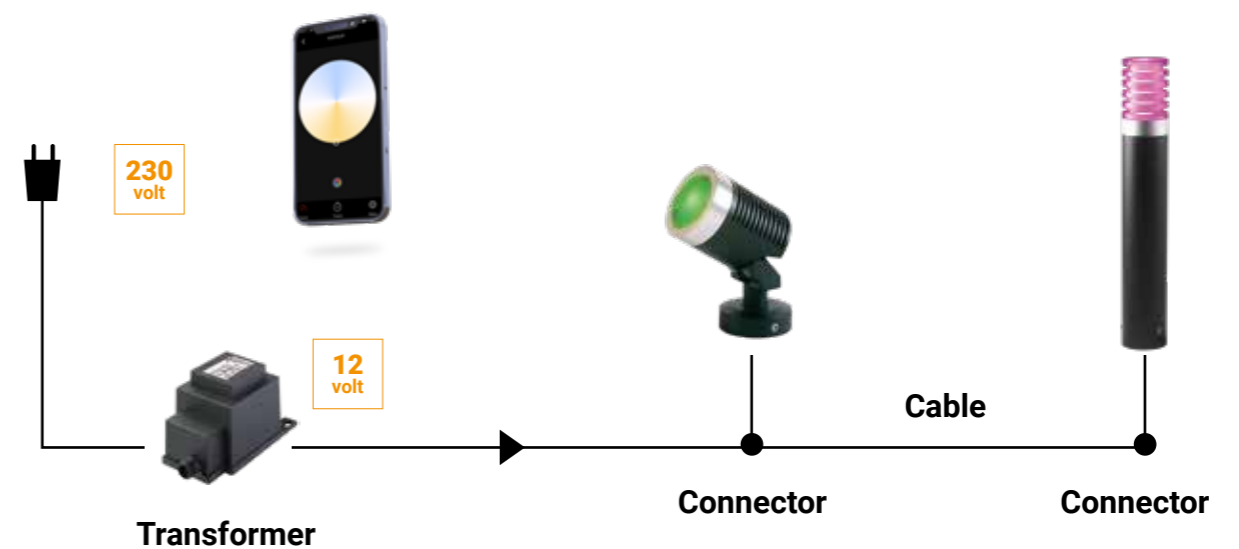

The benefits of the Smart Plus lights

- + control lights separately;
- + determine the colour of the light;
- + dim the light intensity;
- + set different timers simultaneously;
- + create different zones;
- + save your favorite settings as a scene.