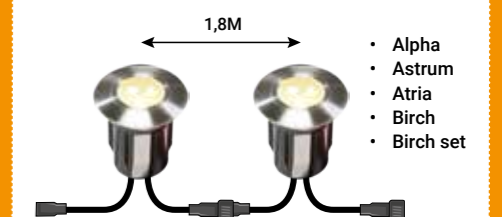

Atria

4077601

Warm white
0,5 W - 10 lumen
Stainless steel 316
45 x 42 x 42 mm (H x W x D)
Borehole 30 mm Ø

The following ground spots for orientation lighting can easily be connected to each other: