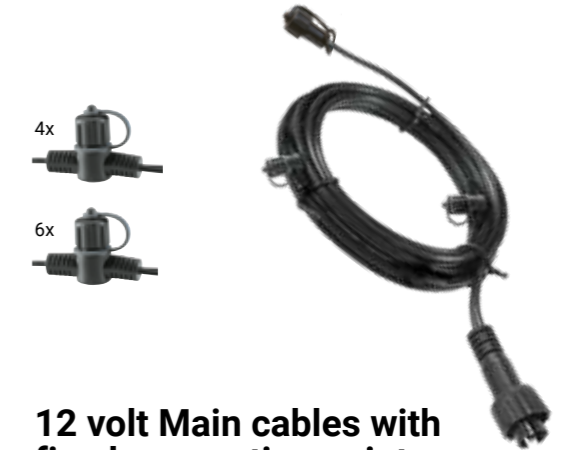

Cablesystem Fixed

12 volt Main cables with fixed connection points

- 6007011 10 Meters with 4 Connectors (SPT-1W 18AWG, max. 120 W)
- 6008011 15 Meters with 6 Connectors (SPT-3W 16AWG, max. 150 W)

12 volt Connectors

- 6013011 Connector (SPT-1 > SPT-1)
- 6014011 Connector (SPT-1 > SPT-3)
- 6165011 Screw connector SPT-1
- 6166011 Screw connector SPT-3

12 volt Extension cables

- 6154011 Extension cable - 2 Meters (SPT-1W 18AWG)
- 6177011 Extension cable - 2 Meters rubber
- 6182011 Extension cable - 5 Meters rubber
- 6005011 Extension cable - 6 Meters (SPT-1W 18AWG)
- 6056011 Extension cable - 10 Meters (SPT-3W 16AWG)

Cable connector

6006011

Cable connector
15 cm SPT-2W 16AWG
(with 3 connectors)